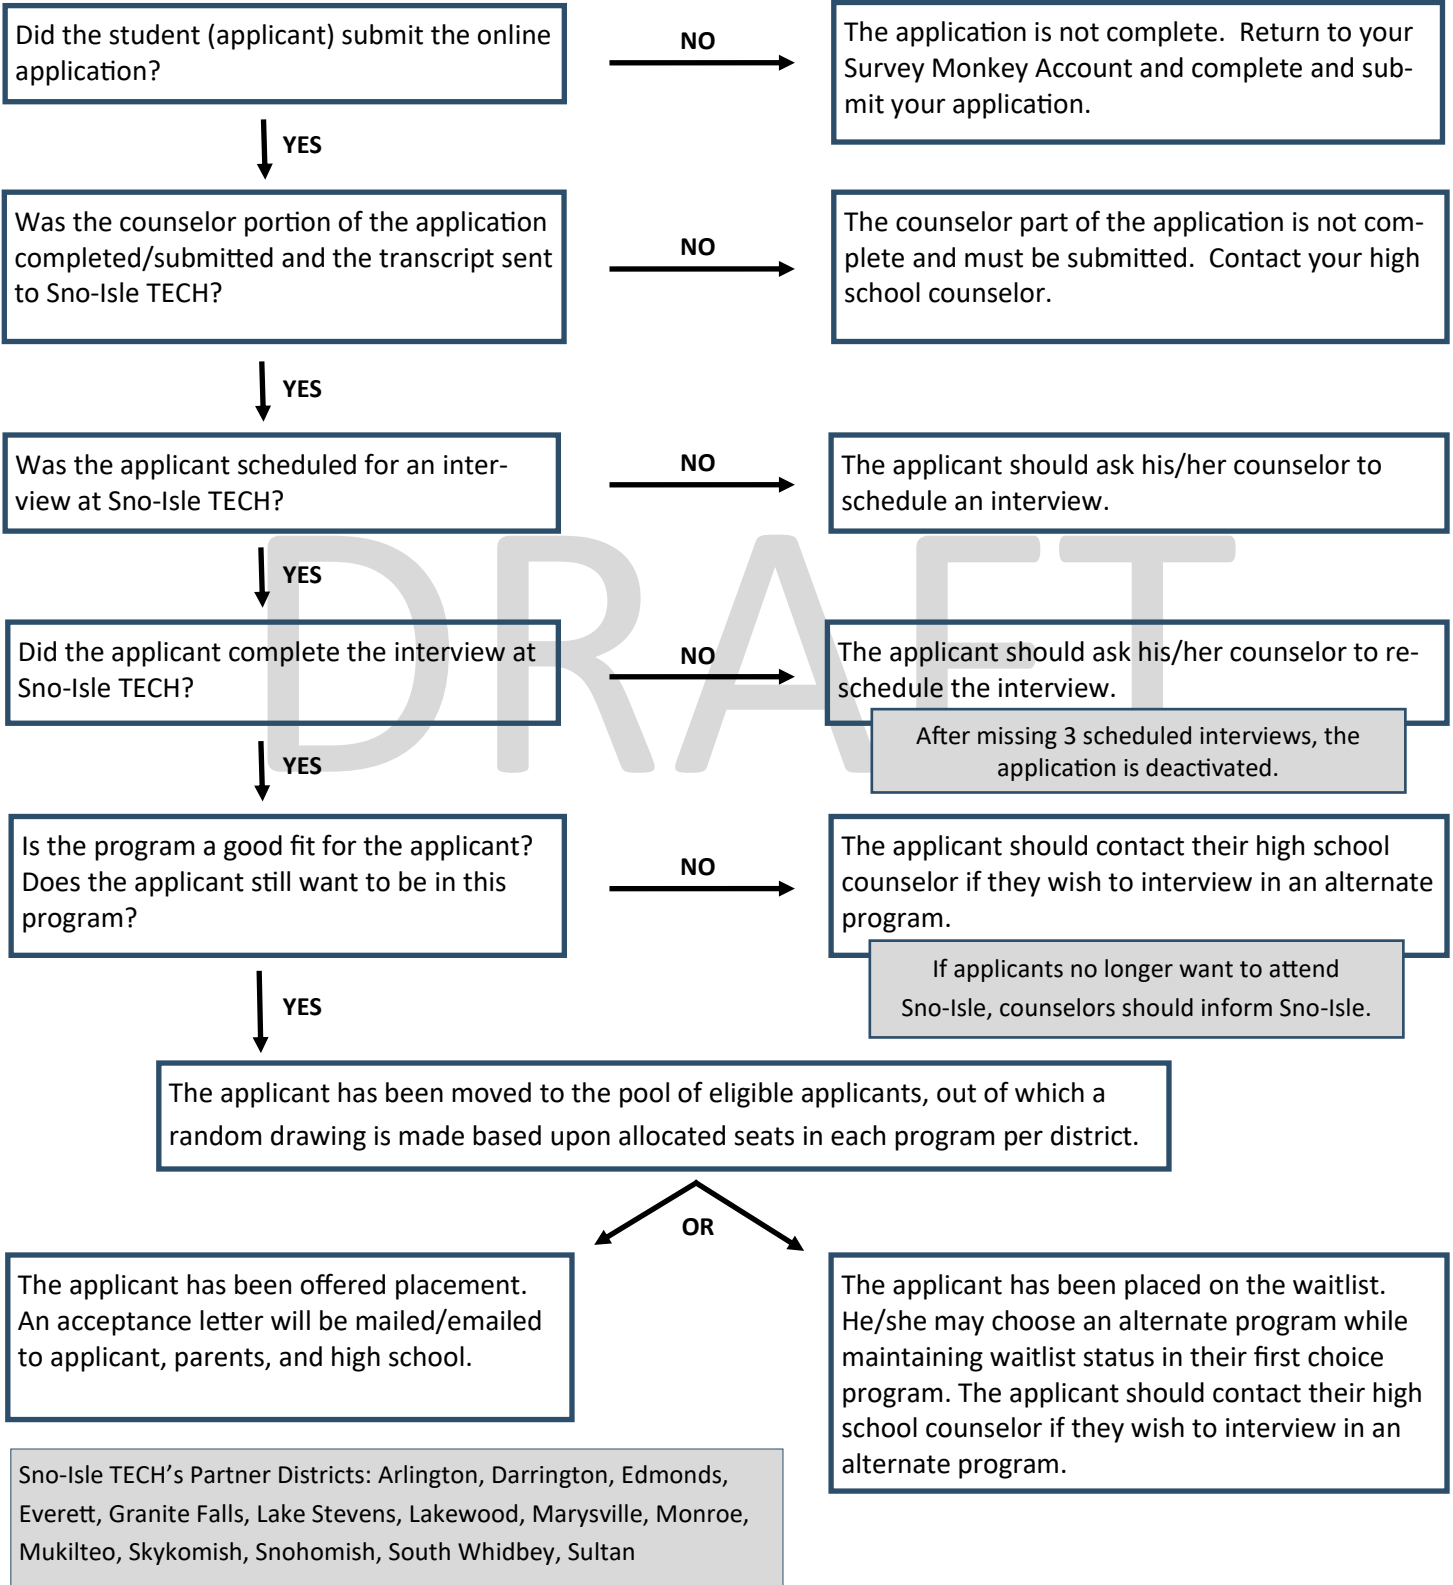

Sno-Isle TECH

APPLICATION FLOWCHART

Website: www.snoisletech.com , Click 'Apply Now', Click 'Register or Log In', Complete & Submit a Survey Monkey Application.

Sno-Isle TECH's Partner Districts: Arlington, Darrington, Edmonds, Everett, Granite Falls, Lake Stevens, Lakewood, Marysville, Monroe, Mukilteo, Skykomish, Snohomish, South Whidbey, Sultan

IMPORTANT DATES			
Feb. 6	5:30PM—Online Applications Go Live	March 4 & 5	Interview Days
Feb. 27	Priority Window Closes <i>(full programs no longer accept applications after priority window closes)</i>	March 18 & 19	Make-Up Interviews
		May 1	Status Notification